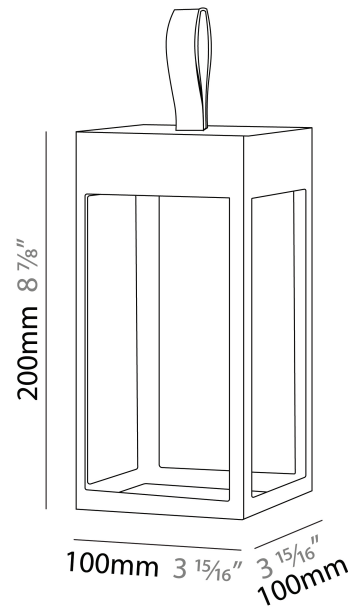

ETEREA 2.0 PORTABLE

E9B300-

base number   Finish
Options

1. To build a product code in our configurator select the specify button on the base model # product page
2. To build a manual product code on this datasheet choose from the options listed below in blue font and add the suffix to the base model #

GENERAL

Series: Eterea 2.0
Brand: Platek
Division: Exterior
Mounting Type: Portable
Mounting Location: Table
Subcategory: Battery Operated

PHYSICAL

Shape: Rectangle
Length (mm): 100
Length (in): 3 ¹⁵/₁₆
Width (mm): 100
Width (in): 3 ¹⁵/₁₆
Height (mm): 200
Height (in): 7 ⁷/₈
Light Distribution: Direct
Weight (kg): 0.9
Screws: No visible screws
Diffuser: Frosted Methacrylate
Fixture Finish: [ANT](#) / [BLK](#) / [BRZ](#) / [COR](#) / [RSB](#) / [WHI](#)
Fixture Material: Stainless Steel
Cable Details: Supplied with one Micro USB power supply cable 1.2m in length
Upon Request: Bolt Down

ELECTRICAL

Lamp Type: LED
Input Wattage (W): 1
Total Output Wattage (W): 1
Dimming: Non-Dimmable
Input Voltage (V): 120

LED

Number of LEDs: 1
Color Temperature (°K): 3000
Max. Delivered Lumen (lm): 80
Nominal Lumen (lm): 250
CRI: >90 CRI
Lamp Life (hrs): 60000

OPTICAL

Optic°: 100

RATINGS AND CERTIFICATIONS

Certified By: Certified for North American Standards
IP rating: IP65
IK Rating: IK07

PROJECT _____
TYPE _____
SPECIFIER _____
QUANTITY _____
DATE _____